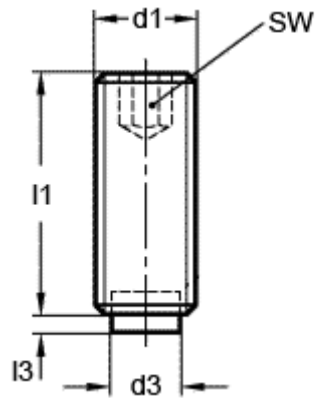

# Data Sheet

Article number: 20931658A1

Description: E+G Grub screw, st. steel  
GN 913.5-M10-16-KU

## Measures

---

d1 = M10  
d3 = 7  
l1 = 16.0  
l3 = 1.9  
SW = 5.0